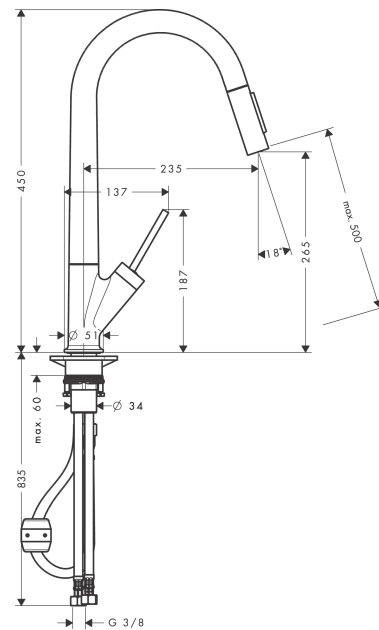

### Single lever kitchen mixer 270 with pull-out spray

Surfaces: **Chrome** Article Number: **10821000**

##### product features

- ComfortZone 270
- swivel range adjustable in 2 steps to 110° or 150°
- handle can be positioned on the right or left
- normal and spray jet
- lockable shower spray, spray returns through pressing spray diverter
- MagFit magnetic shower support
- quick connect shower hose
- connection dimension: DN15
- flow rate 9.5 l/min
- joystick ceramic cartridge
- connection type: G 3/8 connections
- integrated non-return valve
- suitable for continuous flow water heaters

#### Scale drawing

**AXOR Starck**  
**Single lever kitchen mixer 270 with pull-out spray**  
Surfaces: **Chrome** Article Number: **10821000**