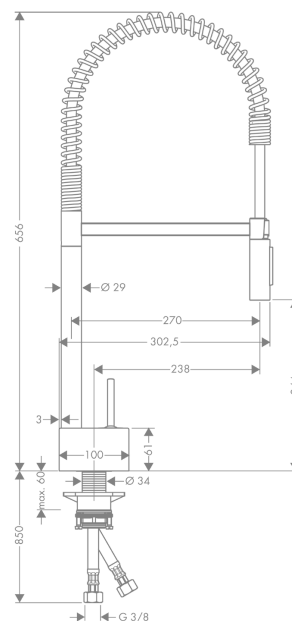

AXOR Starck
Single lever kitchen mixer 240 Semi-Pro
 Surfaces: **Chrome** Article Number: **10820000**

Description

product features

- ComfortZone 240
- swivel range 360°
- normal and spray jet
- lockable shower spray, spray returns through pressing spray diverter
- connection dimension: DN15
- flow rate 9.5 l/min
- joystick ceramic cartridge
- connection type: G 3/8 connections
- integrated non-return valve
- suitable for continuous flow water heaters

Technology

Design awards

Product image

Scale drawing

Flowchart