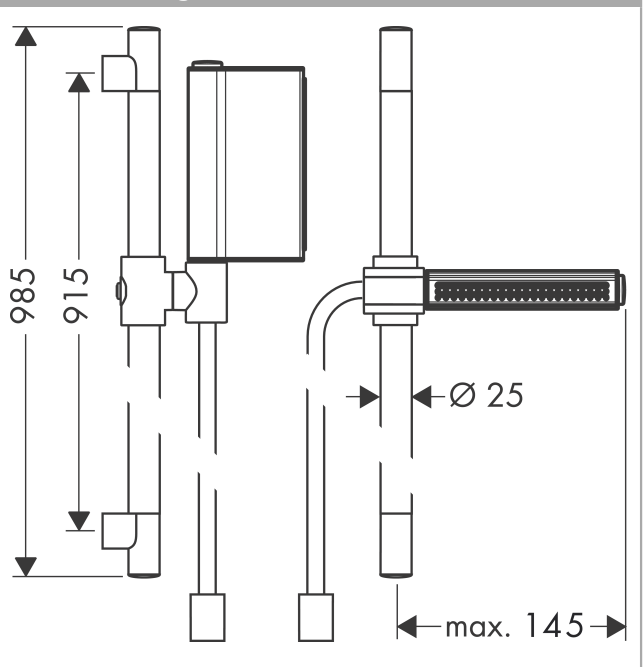

#### product features

- consists of: baton hand shower, shower bar, shower hose, slider
- spray type: normal spray, flood spray
- convenient diversion via Select button
- pivot joints on shower and fixed side
- shower hose with cylindrical nut on both ends
- AXOR Starck wall bar 0.90 m
- maximum flow rate at 0.3 MPa: 12 l/min
- wall supports of plastic

### Scale drawing