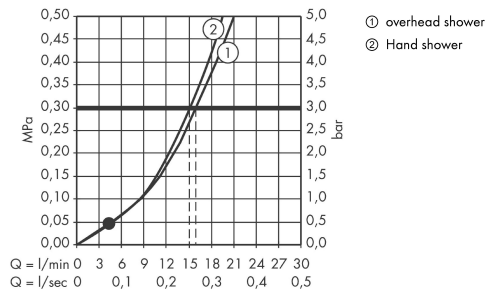

AXOR Citterio

Showerpipe with single lever mixer and overhead shower 180 1jet

Surfaces: **Chrome** Article Number: **39620000**

Description

product features

- consists of: overhead shower, hand shower, single lever shower mixer, shower hose, slider
- overhead shower AXOR Citterio
- shower head size: 180 mm
- ball-joint: overhead shower angle adjustable
- spray type: Rain
- maximum flow rate at 0.3 MPa: 18 l/min
- flow rate Rain spray (at 0.3 MPa): 18 l/min
- operating pressure: min. 0.1 MPa/max. 1.0 MPa
- fully chrome-plated spray disc
- shower arm length: 420 mm
- installation type: exposed installation
- connection dimension DN15
- connection thread G ½
- centre distance 150 ± 16 mm
- ceramic cartridge
- temperature limitation adjustable

Technology

Product image

Scale drawing

AXOR Citterio

Showerpipe with single lever mixer and overhead shower 180 1jet

Surfaces: **Chrome** Article Number: **39620000**

Flowchart

AXOR Citterio