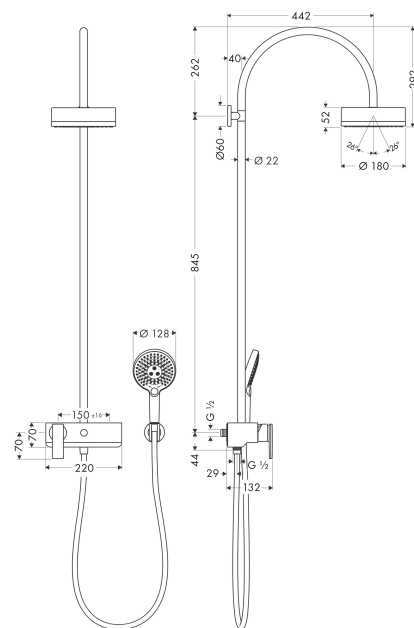

AXOR Citterio

Showerpipe with single lever mixer and overhead shower 180 1jet

Surfaces: **Chrome** Article Number: **39620000**

Description

product features

- consists of: overhead shower, hand shower, single lever shower mixer, shower hose, slider
- overhead shower AXOR Citterio
- shower head size: 180 mm
- ball-joint: overhead shower angle adjustable
- spray type: Rain
- maximum flow rate at 0.3 MPa: 18 l/min
- flow rate Rain spray (at 0.3 MPa): 18 l/min
- operating pressure: min. 0.1 MPa/max. 1.0 MPa
- fully chrome-plated spray disc
- shower arm length: 420 mm
- installation type: exposed installation
- connection dimension DN15
- connection thread G ½
- centre distance 150 ± 16 mm
- ceramic cartridge
- temperature limitation adjustable

Technology

Product image

Scale drawing

AXOR Citterio

Showerpipe with single lever mixer and overhead shower 180 1jet

Surfaces: **Chrome** Article Number: **39620000**

Flowchart

AXOR Citterio

Showerpipe with single lever mixer and overhead shower 180 1jet

Surfaces: **Chrome** Article Number: **39620000**

Installation examples