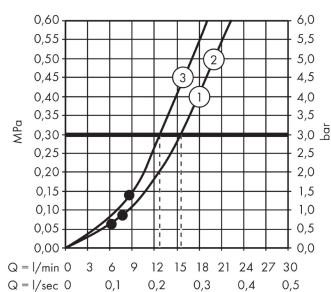

AXOR Citterio
shower set 0.90 m with hand shower 120 3jet
 Surfaces: **Chrome** Article Number: **27991000**

Description

product features

- consists of: hand shower, shower bar, shower hose, slider
- spray type: Rain, Whirl, RainAir
- convenient diversion via Select button
- shower head size: 120 mm
- pivot connectors prevent hose from tangling
- wall bar 0.90 m
- support for shower hose with conical nuts
- inclination angle can be adjusted by 30°
- maximum flow rate at 0.3 MPa: 16 l/min
- wall supports of metal

Technology

Product image

Scale drawing

Flowchart

- ① RainAir
- ② Rain
- ③ WhirlAir

Q = l/min 0 3 6 9 12 15 18 21 24 27 30
 Q = l/sec 0 0,1 0,2 0,3 0,4 0,5

The consumption was measured in combination with the appropriate fittings (thermostat/mixer/ in-wall valve) to reflect actual application in practice.