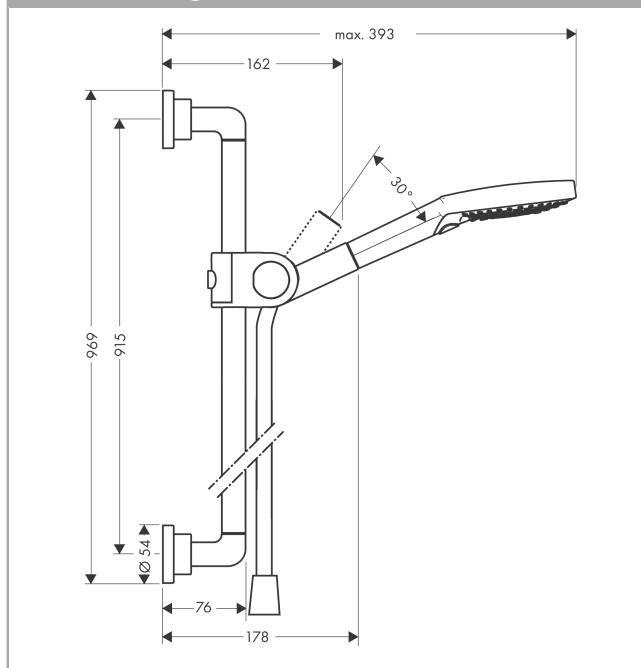

AXOR Citterio
shower set 0.90 m with hand shower 120 3jet
 Surfaces: **Chrome** Article Number: **27991000**

Description

product features

- consists of: hand shower, shower bar, shower hose, slider
- spray type: Rain, Whirl, RainAir
- convenient diversion via Select button
- shower head size: 120 mm
- pivot connectors prevent hose from tangling
- wall bar 0.90 m
- support for shower hose with conical nuts
- inclination angle can be adjusted by 30°
- maximum flow rate at 0.3 MPa: 16 l/min
- wall supports of metal

Technology

Product image

Scale drawing

Flowchart

- ① RainAir
- ② Rain
- ③ WhirlAir

Q = l/min 0 3 6 9 12 15 18 21 24 27 30
 Q = l/sec 0 0,1 0,2 0,3 0,4 0,5

The consumption was measured in combination with the appropriate fittings (thermostat/mixer/ in-wall valve) to reflect actual application in practice.

AXOR Citterio
shower set 0.90 m with hand shower 120 3jet
Surfaces: **Chrome** Article Number: **27991000**

Installation examples