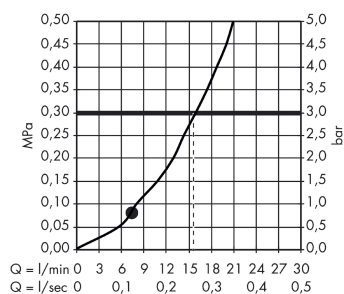

AXOR Montreux
Shower set 0.90 m with hand shower 100 1jet
 Surfaces: **Chrome** Article Number: **27982000**

Description

product features

- consists of: hand shower, shower bar, shower hose, slider
- spray type: RainAir
- shower head size: 100 mm
- support for shower hose with conical nuts
- AXOR Montreux wall bar 0.90 m
- maximum flow rate at 0.3 MPa: 16 l/min
- wall supports of metal

Technology

Product image

Scale drawing

Flowchart

The consumption was measured in combination with the appropriate fittings (thermostat/mixer/ in-wall valve) to reflect actual application in practice.