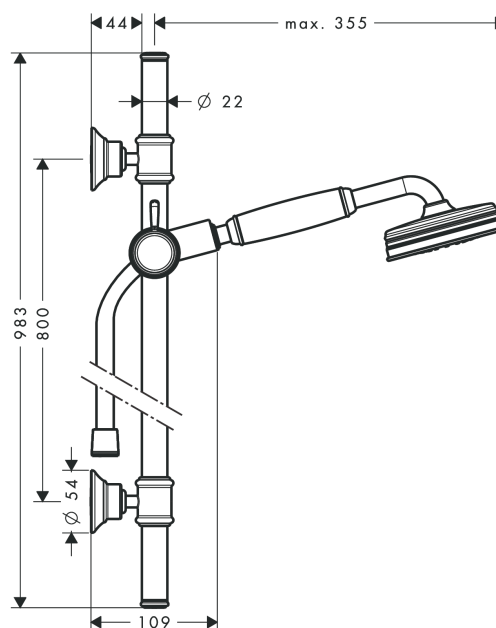

AXOR Montreux
Shower set 0.90 m with hand shower 100 1jet
 Surfaces: **Chrome** Article Number: **27982000**

Description

product features

- consists of: hand shower, shower bar, shower hose, slider
- spray type: RainAir
- shower head size: 100 mm
- support for shower hose with conical nuts
- AXOR Montreux wall bar 0.90 m
- maximum flow rate at 0.3 MPa: 16 l/min
- wall supports of metal

Technology

Product image

Scale drawing

Flowchart

The consumption was measured in combination with the appropriate fittings (thermostat/mixer/ in-wall valve) to reflect actual application in practice.