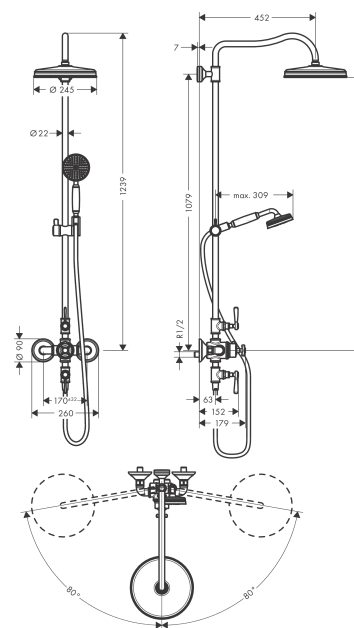

AXOR Montreux
Showerpipe with thermostat and overhead shower 240 1jet
 Surfaces: **Chrome** Article Number: **16572000**

Description

product features

- consists of: overhead shower, hand shower, shower thermostat, shower hose, slider
- shower head size: 240 mm
- spray type: RainAir
- flow rate Rain spray (at 0.3 MPa): 15 l/min
- operating pressure: min. 0.2 MPa/max. 1.0 MPa
- shower arm length: 430 mm
- swivel shower arm
- thermostat AXOR Montreux
- safety lock at 40° C
- adjustable hot water limitation
- outlets controlled via turning handle
- installation type: exposed installation
- connection dimension DN15
- connection thread G ½
- centre distance 170 ± 32 mm

Technology

Product image

Scale drawing

AXOR Montreux
Showerpipe with thermostat and overhead shower 240 1jet
 Surfaces: **Chrome** Article Number: **16572000**

Flowchart