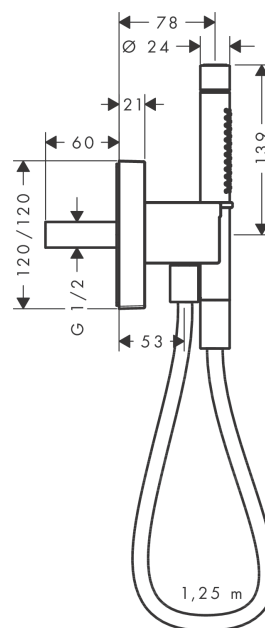

AXOR Starck

Porter unit 120/120 with baton hand shower 2jet and shower hose

Surfaces: **Chrome** Article Number: **12626000**

Description

product features

- consists of: porter unit, baton hand shower, shower holder, shower hose
- integrated support function
- non-return valve
- in a joined installation (10 mm distance) we recommend for perfect handling only the horizontal installation
- in a joined installation (10 mm distance), the basic set no.28486180 must be used
- in a freely-arranged installation (distance greater than 10 mm), no basic set is required

Product image

Scale drawing

Flowchart

The consumption was measured in combination with the appropriate fittings (thermostat/mixer/in-wall valve) to reflect actual application in practice.