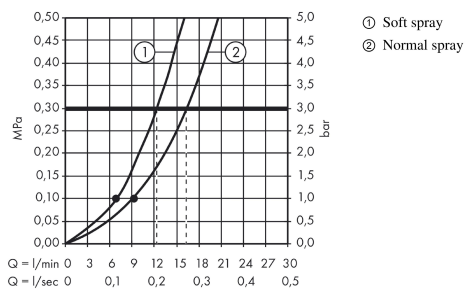

AXOR Starck

Porter unit 120/120 with baton hand shower 2jet and shower hose

Surfaces: **Chrome** Article Number: **12626000**

Description

product features

- consists of: porter unit, baton hand shower, shower holder, shower hose
- integrated support function
- non-return valve
- in a joined installation (10 mm distance) we recommend for perfect handling only the horizontal installation
- in a joined installation (10 mm distance), the basic set no.28486180 must be used
- in a freely-arranged installation (distance greater than 10 mm), no basic set is required

Product image

Scale drawing

Flowchart

The consumption was measured in combination with the appropriate fittings (thermostat/mixer/in-wall valve) to reflect actual application in practice.