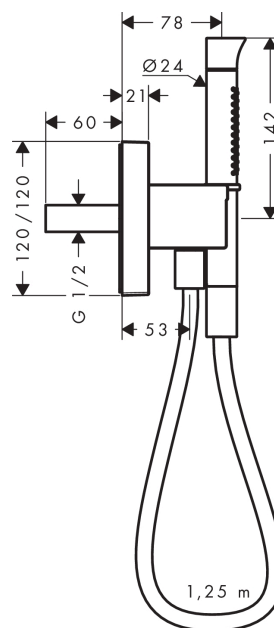

AXOR Starck Organic
Porter unit 120/120 with baton hand shower 2jet and shower hose
 Surfaces: **Chrome** Article Number: **12232000**

Description

product features

- consists of: baton hand shower, porter unit, shower holder, shower hose
- integrated support function
- non-return valve
- in a joined installation (10 mm distance) we recommend for perfect handling only the horizontal installation
- in a joined installation (10 mm distance), the basic set no.28486180 must be used
- in a freely-arranged installation (distance greater than 10 mm), no basic set is required

Product image

Scale drawing

Flowchart

The consumption was measured in combination with the appropriate fittings (thermostat/mixer/in-wall valve) to reflect actual application in practice.