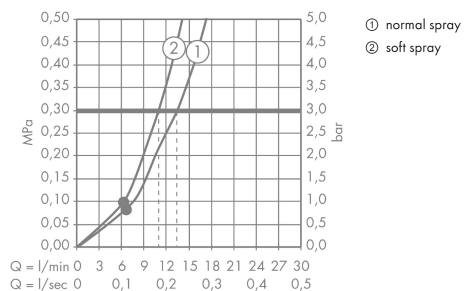

AXOR Starck Organic
Porter unit 120/120 with baton hand shower 2jet and shower hose
 Surfaces: **Chrome** Article Number: **12232000**

Description

product features

- consists of: baton hand shower, porter unit, shower holder, shower hose
- integrated support function
- non-return valve
- in a joined installation (10 mm distance) we recommend for perfect handling only the horizontal installation
- in a joined installation (10 mm distance), the basic set no.28486180 must be used
- in a freely-arranged installation (distance greater than 10 mm), no basic set is required

Product image

Scale drawing

Flowchart

The consumption was measured in combination with the appropriate fittings (thermostat/mixer/in-wall valve) to reflect actual application in practice.